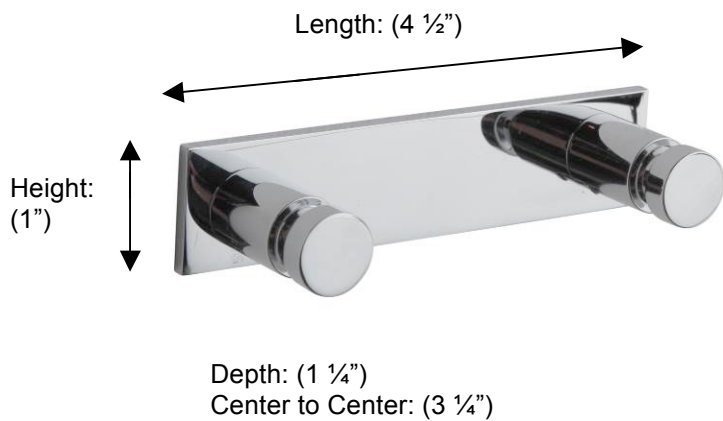

ESSENTIALS

53402 Double Robe Hook

Description:
Double Robe Hook

Finishes:

-  CR – Chrome
-  PV – Polished Brass
-  UB – Unlacquered Brass
-  MB – Matte Black
-  NI – Polished Nickel
-  ES – Satin Nickel
-  GD – Gold

Material:
Brass

Method of Fixing:
Direct to wall

Country of Origin:

Portugal

All Dimensions are approximate